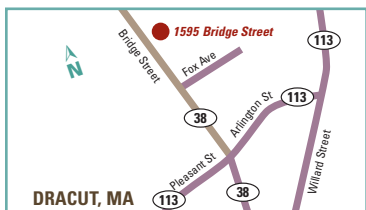

DRACUT
1595 Bridge Street
PHONE 978-452-5001
FAX 978-459-3805

	MON	TUES	WED	THURS	FRI	SAT
LOBBY	8:30-4	8:30-4	8:30-4	8:30-6	8:30-6	8:30-1
DRIVE-UP	7:30-4	7:30-4	7:30-4	7:30-6	7:30-6	7:30-1

24 Hour Drive-Up ATM | Night Depository