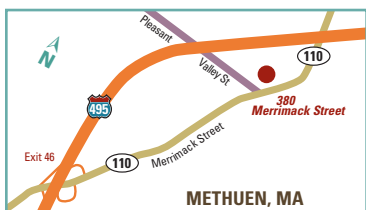

METHUEN
380 Merrimack Street
Suite 1A
PHONE 978-452-5001
FAX 978-794-1594

	MON	TUES	WED	THURS	FRI	SAT
LOBBY	8:30-4	8:30-4	8:30-4	8:30-6	8:30-6	8:30-1
DRIVE-UP	7:30-4	7:30-4	7:30-4	7:30-6	7:30-6	7:30-1

24 Hour Drive-Up ATM | Night Depository